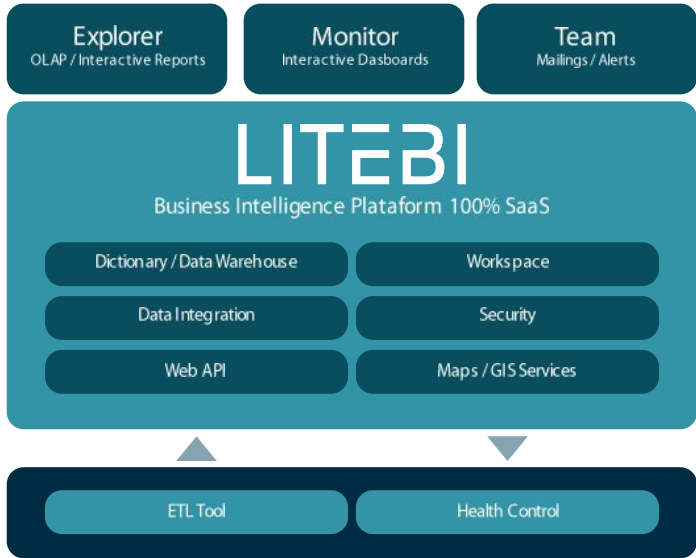

What can we do?

LITEBI is a Business Intelligence software that allows you to analyze data and take better business decisions

Control your business

Control

- Your sales
- Your financials, operations, etc.
- With a global or detailed vision

Powerful Analysis

Analyze

- Your customers, providers, production
- With a deep insight
- From your ERP, CRM, Excel, etc

React on time

Decide

- With accurate data
- As a team
- On time results

How?

Our goal is to make Business Intelligence available to everyone through the SaaS / On Demand model.

Easy to use

Easy

- No deployment
- No hardware
- Access through the Internet

Ready in a few days

Powerful

- Advanced dynamic reporting
- Integrate data from any source
- Make the most of your data

Pay-as-you-go